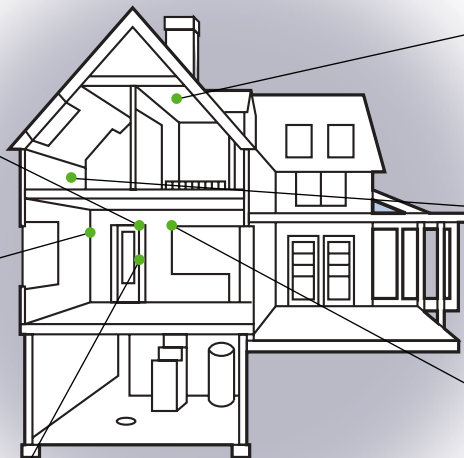

- Choose from sensors that detect intrusion, motion, glass breakage, smoke, heat, and carbon monoxide.

Micro Recessed Door/Window Sensor

- Or choose recessed sensors – the smallest in the industry – which are completely hidden within a door or window frame.
- All sensors are powered by reliable, long-lasting batteries.

Door/Window Sensors

Smoke And Heat Sensors

Motion Detectors

Carbon Monoxide Detectors

Long-Life Door/Window Sensors

Key In To Convenience

An optional keychain touchpad puts you in control with no codes or numbers to remember. It makes a simple system even easier to use.

Revolutionary Design

Allegro features an innovative Dialog™ Telephone Interface Module (DTIM). It's a communication link between the control panel and the Central Monitoring Station. The DTIM receives radio signals from the control panel, then uses the phone lines to report security events. This offers important advantages: